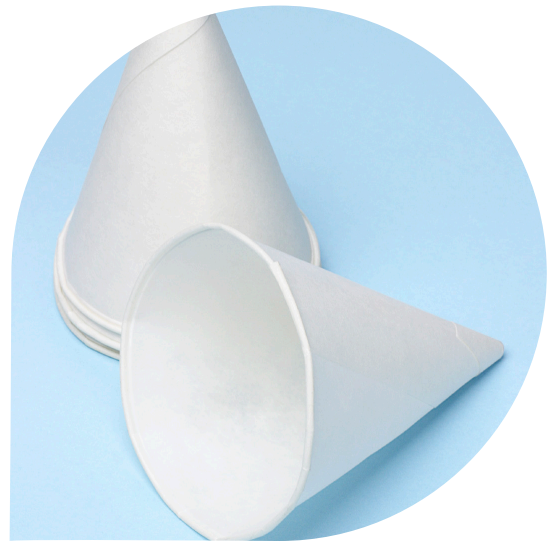

DATA SHEET

ITEM TYPE
SIZE
PRODUCT CODE

COLD DRINK PAPER CUP
BIODEGRADABLE WATERCONE
11cl/4oz
44-CR204-US

Capacity (ml) 118ml
Brim Diameter (mm) 70
Cup Height (mm) 85
Cup Weight (g) 1.45

Pack Quantity 200
Packs per case 25
Case Total 5000
Pack Barcode 6945601400030
Case Barcode 5060026841006

Inner Packaging Type Card Board Sleeve
Outer Case Packaging Type Part Recycled Corrugated Case
Carton Sealing Type Vinyl Tape 75mm Clear

tel: **01924 277**

www.labrook.com

e-mail: salesdept@labrook.com fax: 01924 262 074