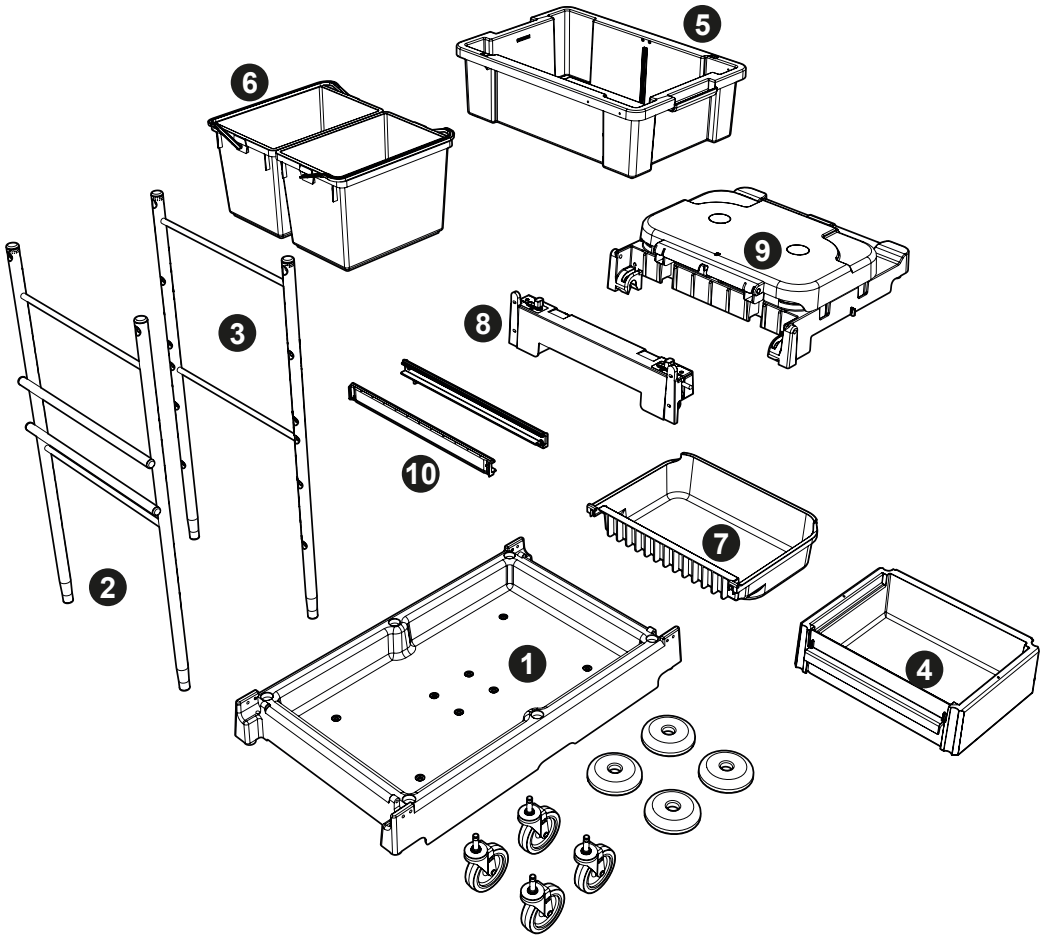

219057
M5 x 25mm

X 4

219602
No6 1 Inch

X 2

227479
Buffer

X 4

ServoMatic SM-1705

Item	Description	Qty
1	Large reflo trolley base	1
2	Front upright frame	1
3	Rear upright frame	1
4	Clip on reflo plain tray	1
5	Half storage reflo box	1
6	10 Ltr bucket	2
7	120L reflo bag tray	1
8	Bag support frame mount assembly	1
9	Bag frame / lid assembly	1
10	Storage box runner	2

ServoMatic SM-1706

Item	Description	Qty
1	Large reflo trolley base	1
2	Front upright frame	1
3	Rear upright frame	1
4	Clip on reflo plain tray	1
5	Deep storage reflo box	2
6	5 Ltr swing pail	4
7	120L reflo bag tray	1
8	Bag support frame mount assembly	1
9	Bag frame / lid assembly	1
10	Storage box runner	4

ServoMatic SM-1707

Item	Description	Qty
1	Large reflo trolley base	1
2	Front upright frame	1
3	Rear upright frame	1
4	Clip on reflo plain tray	1
5	Deep storage reflo box	1
6	Half storage reflo box	2
7	120L reflo bag tray	1
8	Bag support frame mount assembly	1
9	Bag frame / lid assembly	1
10	5 ltr swing pail	4
11	Storage box runner	6