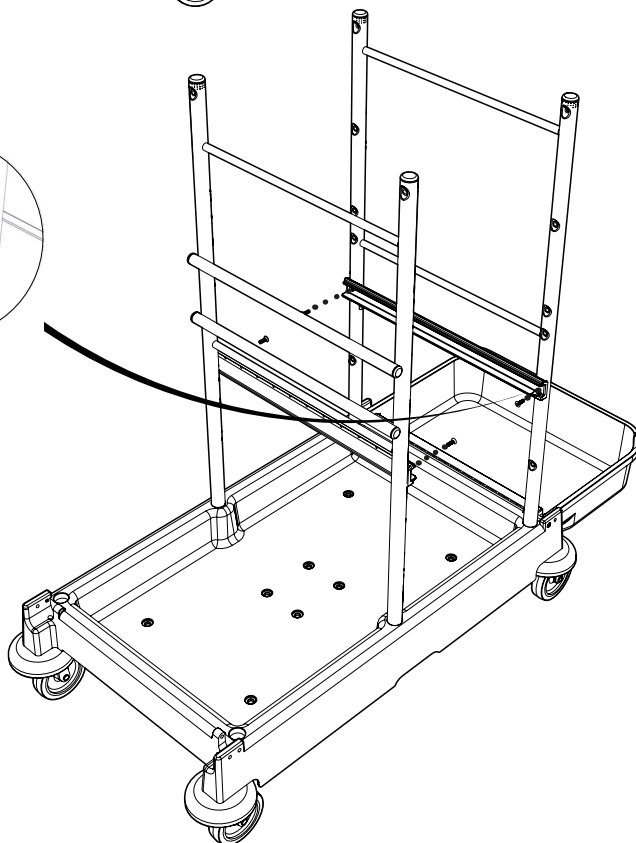

ServoMatic SM-1705

219282
M5 x 16mm