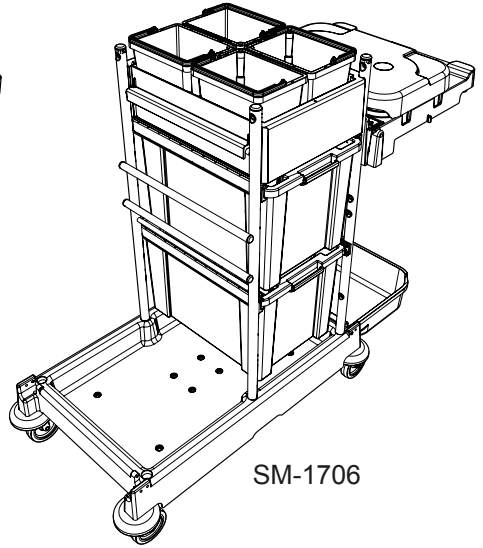

ServoMatic SM-1705 / 1706 / 1707

Trolley Assembly

SM-1705

SM-1706

SM-1707

0.45 HR

ServoMatic SM-1705

219555
M8 25mm Socket Bolt

219057
M5 x 25mm

X 4

219602
No6 1 Inch

X 2

227479
Buffer

X 4

ServoMatic SM-1705

Item	Description	Qty
1	Large reflo trolley base	1
2	Front upright frame	1
3	Rear upright frame	1
4	Clip on reflo plain tray	1
5	Half storage reflo box	1
6	10 Ltr bucket	2
7	120L reflo bag tray	1
8	Bag support frame mount assembly	1
9	Bag frame / lid assembly	1
10	Storage box runner	2

ServoMatic SM-1706

Item	Description	Qty
1	Large reflo trolley base	1
2	Front upright frame	1
3	Rear upright frame	1
4	Clip on reflo plain tray	1
5	Deep storage reflo box	2
6	5 Ltr swing pail	4
7	120L reflo bag tray	1
8	Bag support frame mount assembly	1
9	Bag frame / lid assembly	1
10	Storage box runner	4

ServoMatic SM-1707

Item	Description	Qty
1	Large reflo trolley base	1
2	Front upright frame	1
3	Rear upright frame	1
4	Clip on reflo plain tray	1
5	Deep storage reflo box	1
6	Half storage reflo box	2
7	120L reflo bag tray	1
8	Bag support frame mount assembly	1
9	Bag frame / lid assembly	1
10	5 ltr swing pail	4
11	Storage box runner	6