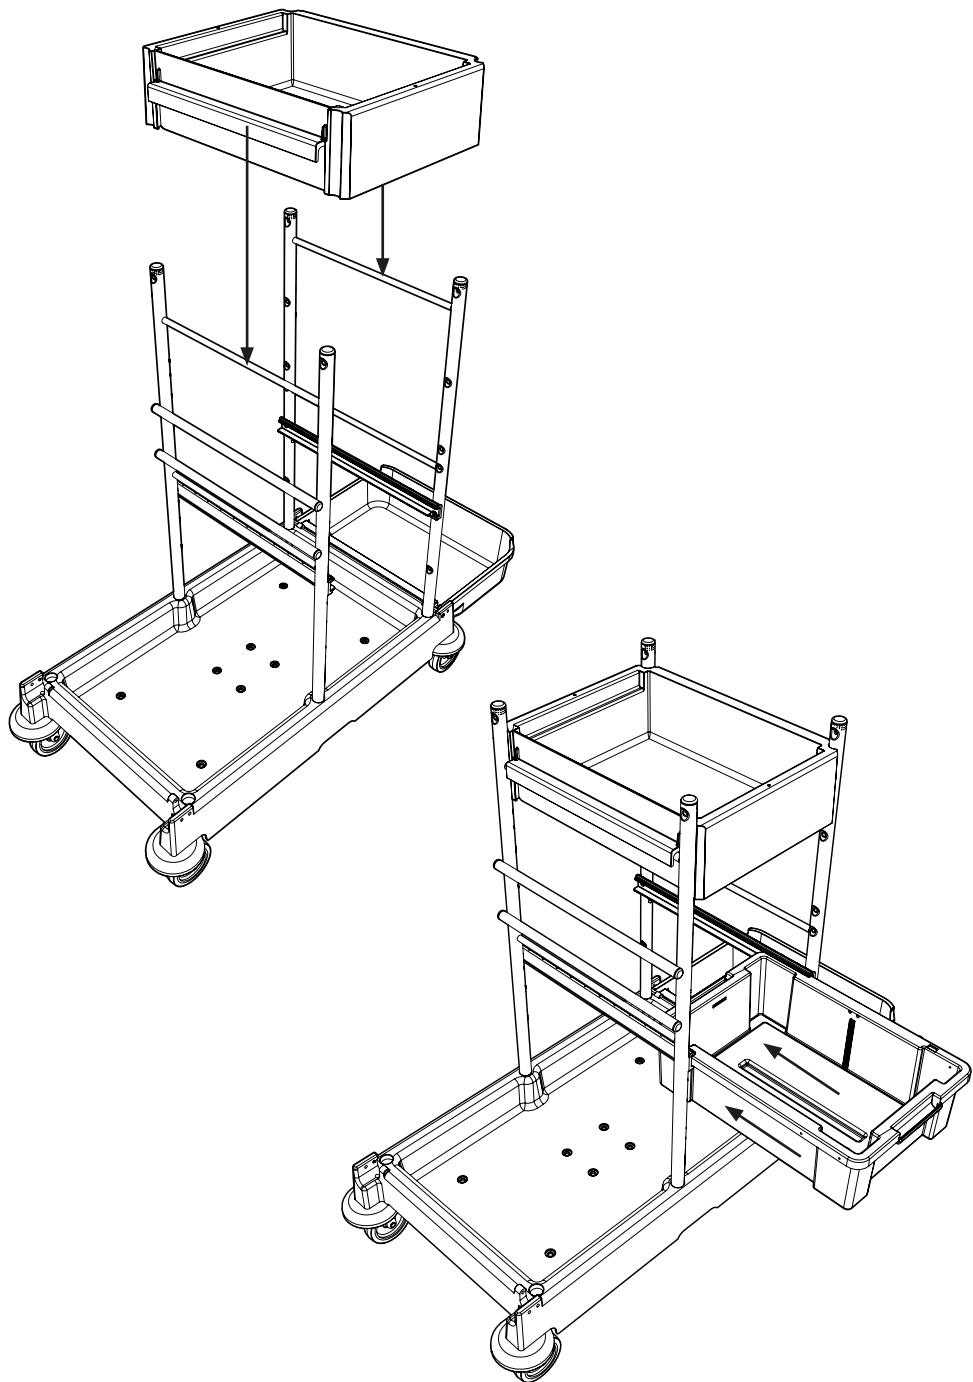

ServoMatic SM-1705