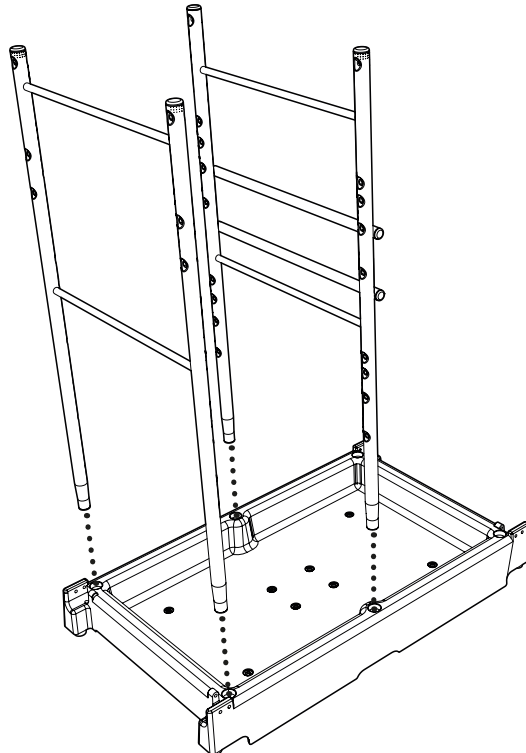

227479
Buffer