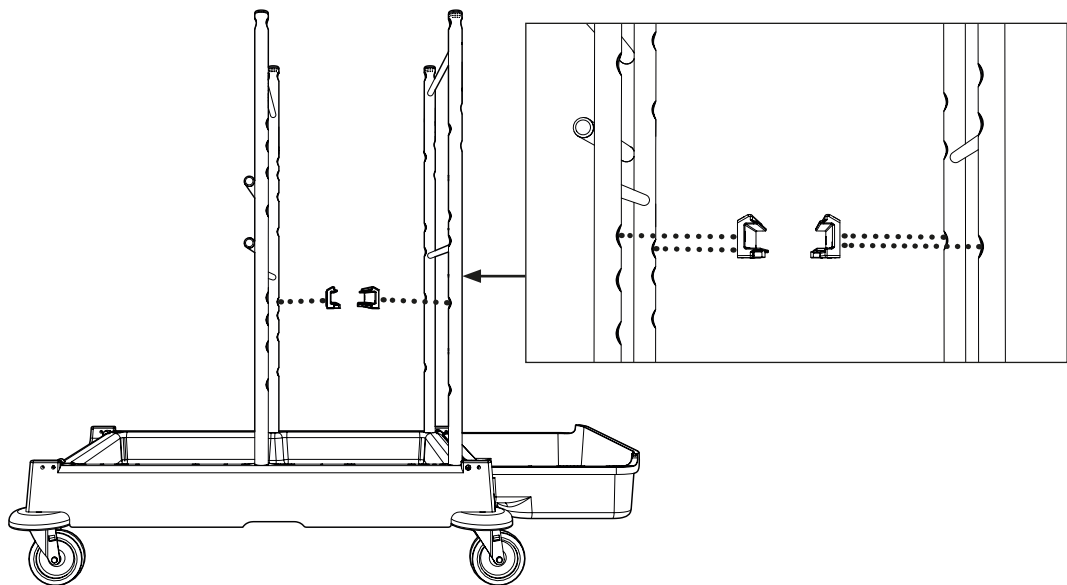

ServoMatic SM-1705

219282
M5 x 16mm