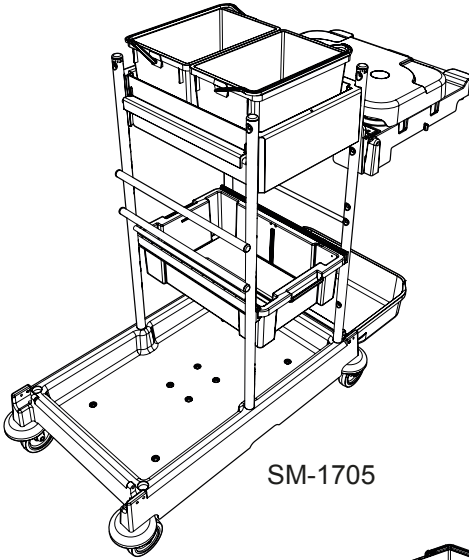

ServoMatic SM-1705 / 1706 / 1707

Trolley Assembly

SM-1705

SM-1706

SM-1707

0.45 HR

ServoMatic SM-1705

219555
M8 25mm Socket Bolt

219057
M5 x 25mm

X 4

219602
No6 1 Inch

X 2

227479
Buffer

X 4

ServoMatic SM-1705

Item	Description	Qty
1	Large reflo trolley base	1
2	Front upright frame	1
3	Rear upright frame	1
4	Clip on reflo plain tray	1
5	Half storage reflo box	1
6	10 Ltr bucket	2
7	120L reflo bag tray	1
8	Bag support frame mount assembly	1
9	Bag frame / lid assembly	1
10	Storage box runner	2

ServoMatic SM-1706

Item	Description	Qty
1	Large reflo trolley base	1
2	Front upright frame	1
3	Rear upright frame	1
4	Clip on reflo plain tray	1
5	Deep storage reflo box	2
6	5 Ltr swing pail	4
7	120L reflo bag tray	1
8	Bag support frame mount assembly	1
9	Bag frame / lid assembly	1
10	Storage box runner	4

ServoMatic SM-1707

Item	Description	Qty
1	Large reflo trolley base	1
2	Front upright frame	1
3	Rear upright frame	1
4	Clip on reflo plain tray	1
5	Deep storage reflo box	1
6	Half storage reflo box	2
7	120L reflo bag tray	1
8	Bag support frame mount assembly	1
9	Bag frame / lid assembly	1
10	5 ltr swing pail	4
11	Storage box runner	6