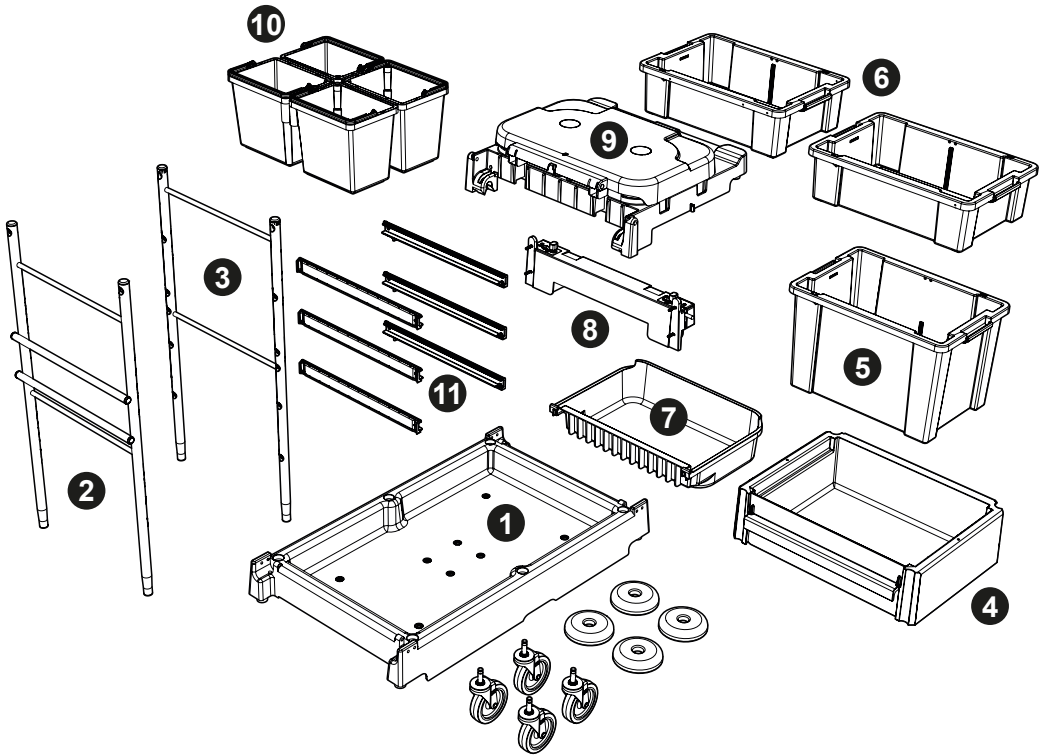

219057
M5 x 25mm

X 4

219602
No6 1 Inch

X 2

227479
Buffer

X 4

ServoMatic SM-1705

Item	Description	Qty
1	Large reflo trolley base	1
2	Front upright frame	1
3	Rear upright frame	1
4	Clip on reflo plain tray	1
5	Half storage reflo box	1
6	10 Ltr bucket	2
7	120L reflo bag tray	1
8	Bag support frame mount assembly	1
9	Bag frame / lid assembly	1
10	Storage box runner	2

ServoMatic SM-1706

Item	Description	Qty
1	Large reflo trolley base	1
2	Front upright frame	1
3	Rear upright frame	1
4	Clip on reflo plain tray	1
5	Deep storage reflo box	2
6	5 Ltr swing pail	4
7	120L reflo bag tray	1
8	Bag support frame mount assembly	1
9	Bag frame / lid assembly	1
10	Storage box runner	4

ServoMatic SM-1707

Item	Description	Qty
1	Large reflo trolley base	1
2	Front upright frame	1
3	Rear upright frame	1
4	Clip on reflo plain tray	1
5	Deep storage reflo box	1
6	Half storage reflo box	2
7	120L reflo bag tray	1
8	Bag support frame mount assembly	1
9	Bag frame / lid assembly	1
10	5 ltr swing pail	4
11	Storage box runner	6