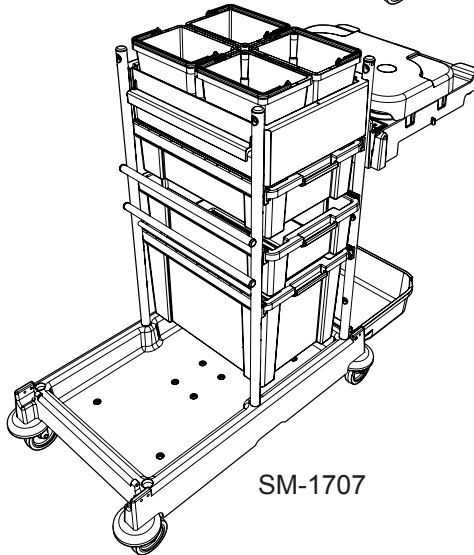

ServoMatic SM-1705 / 1706 / 1707

Trolley Assembly

SM-1705

SM-1706

SM-1707

0.45 HR

ServoMatic SM-1705

219555
M8 25mm Socket Bolt

219057
M5 x 25mm

X 4

219602
No6 1 Inch

X 2

227479
Buffer

X 4

ServoMatic SM-1705

Item	Description	Qty
1	Large reflo trolley base	1
2	Front upright frame	1
3	Rear upright frame	1
4	Clip on reflo plain tray	1
5	Half storage reflo box	1
6	10 Ltr bucket	2
7	120L reflo bag tray	1
8	Bag support frame mount assembly	1
9	Bag frame / lid assembly	1
10	Storage box runner	2

ServoMatic SM-1706

Item	Description	Qty
1	Large reflo trolley base	1
2	Front upright frame	1
3	Rear upright frame	1
4	Clip on reflo plain tray	1
5	Deep storage reflo box	2
6	5 Ltr swing pail	4
7	120L reflo bag tray	1
8	Bag support frame mount assembly	1
9	Bag frame / lid assembly	1
10	Storage box runner	4

ServoMatic SM-1707

Item	Description	Qty
1	Large reflo trolley base	1
2	Front upright frame	1
3	Rear upright frame	1
4	Clip on reflo plain tray	1
5	Deep storage reflo box	1
6	Half storage reflo box	2
7	120L reflo bag tray	1
8	Bag support frame mount assembly	1
9	Bag frame / lid assembly	1
10	5 ltr swing pail	4
11	Storage box runner	6