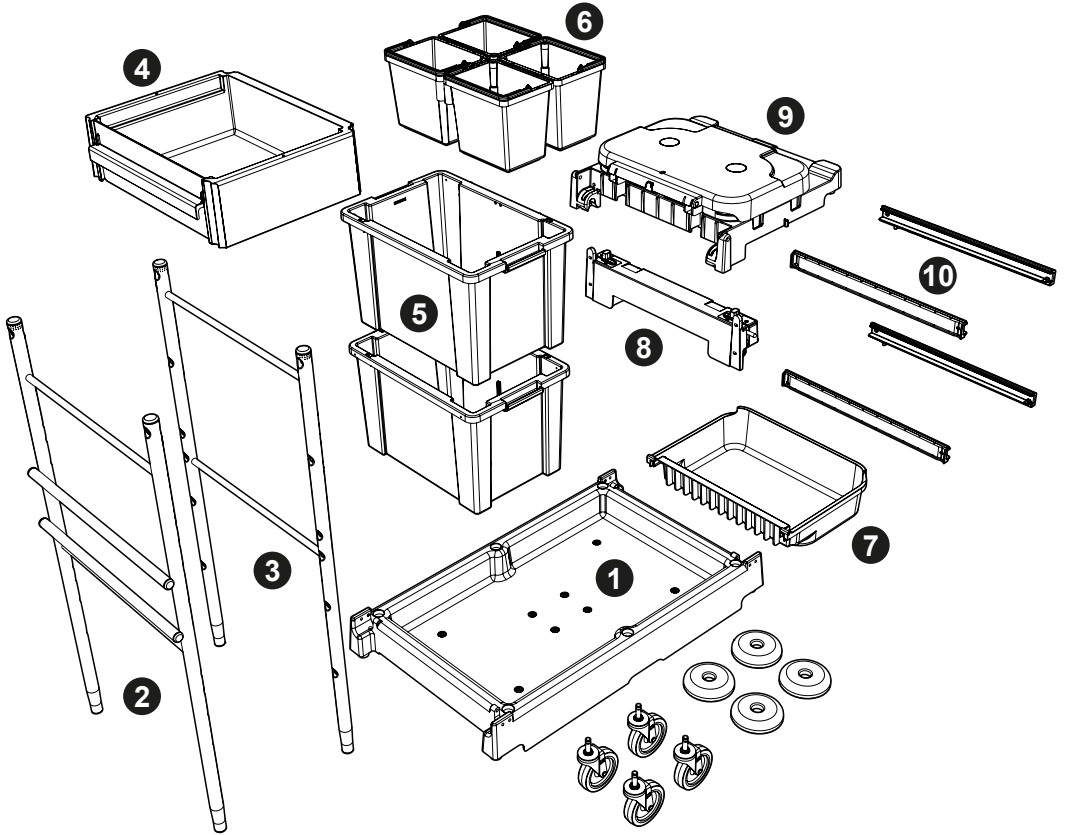

219057
M5 x 25mm

X 4

219602
No6 1 Inch

X 2

227479
Buffer

X 4

ServoMatic SM-1705

Item	Description	Qty
1	Large reflo trolley base	1
2	Front upright frame	1
3	Rear upright frame	1
4	Clip on reflo plain tray	1
5	Half storage reflo box	1
6	10 Ltr bucket	2
7	120L reflo bag tray	1
8	Bag support frame mount assembly	1
9	Bag frame / lid assembly	1
10	Storage box runner	2

ServoMatic SM-1706

Item	Description	Qty
1	Large reflo trolley base	1
2	Front upright frame	1
3	Rear upright frame	1
4	Clip on reflo plain tray	1
5	Deep storage reflo box	2
6	5 Ltr swing pail	4
7	120L reflo bag tray	1
8	Bag support frame mount assembly	1
9	Bag frame / lid assembly	1
10	Storage box runner	4

ServoMatic SM-1707

Item	Description	Qty
1	Large reflo trolley base	1
2	Front upright frame	1
3	Rear upright frame	1
4	Clip on reflo plain tray	1
5	Deep storage reflo box	1
6	Half storage reflo box	2
7	120L reflo bag tray	1
8	Bag support frame mount assembly	1
9	Bag frame / lid assembly	1
10	5 ltr swing pail	4
11	Storage box runner	6