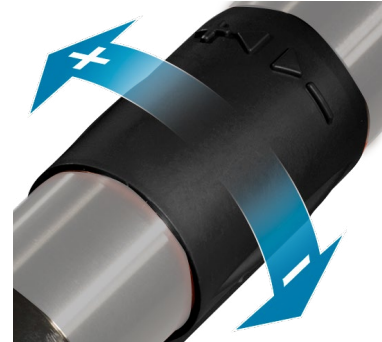

*Tough bumper for wall and door protection*

*Aluminium tubes and versatile Combination Floor Tool.*

*Full accessory kit.*

*Quick access storage for 4 accessories*

*9 litre capacity with our ProLine professional series 240 Drum*

**902923 - 270mm ProFlo Combination Floor Tool**

**Versatile Cable System**  
*Plugged cable, for easy maintenance.*

**30% Easier Cleaning**  
*with the performance control with variable airflow settings.*

**NVM-1CH HepaFlo Bags**  
*Innovative self seal tab locks all the dust in the bag, meaning emptying with no dust and no mess.*  
909291 Pack of 3  
907076 Pack of 5  
907075 Pack of 10

CAPACITY	9	WEIGHT	8.0
POWER CORD	10	POWER (VOLTS AC/HZ)	230 / 50-60
MOTOR (W)	620	CLEANING RANGE	26.4
SUCTION H20 (MM)	2300	TRITEX FILTER	604165