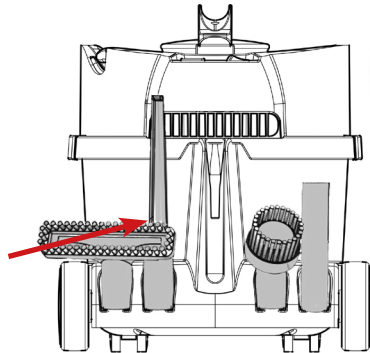

**902923 - 270mm ProFlo Combination Floor Tool**

**Versatile Cable System**  
*Plugged cable, for easy maintenance.*

**30% Easier Cleaning**  
*with the performance control with variable airflow settings.*